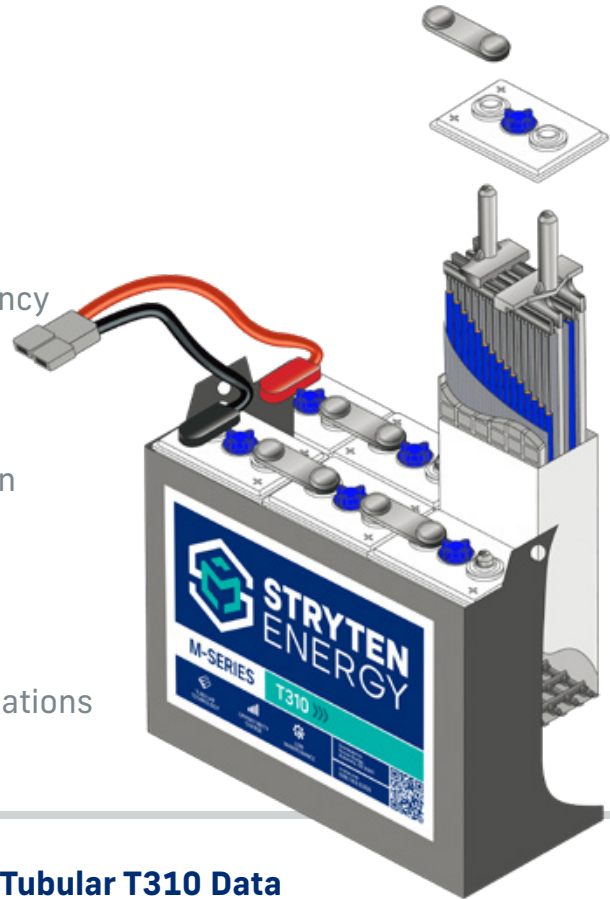

STRYTEN ENERGY

M-SERIES

T310 >>>

Stryten Energy Tubular T310 batteries allow up to 90 days between watering intervals for increased uptime and reduced maintenance costs. Stryten Energy's round tube design is more efficient and delivers longer run times than competitive square tube designs. The T310 product line delivers up to 125 Ah per cell and includes a 90 Ah standard electrolyte cell that fits within the 23.3" size.

TUBULAR
TECHNOLOGY

OPPORTUNITY
CHARGE

LOW
MAINTENANCE

THE ENERGY TO CHALLENGE

LOW MAINTENANCE TUBULAR

- Low maintenance 90-day watering interval
- Engineered for premium heavy-duty performance
- Enhanced grid design for increased energy efficiency
- Increased positive spine diameter for longer life and greater efficiency
- Improved separator technology for added vibration protection
- Superior gauntlet design ensures plate and active material integrity
- Approved for opportunity and fast charging applications