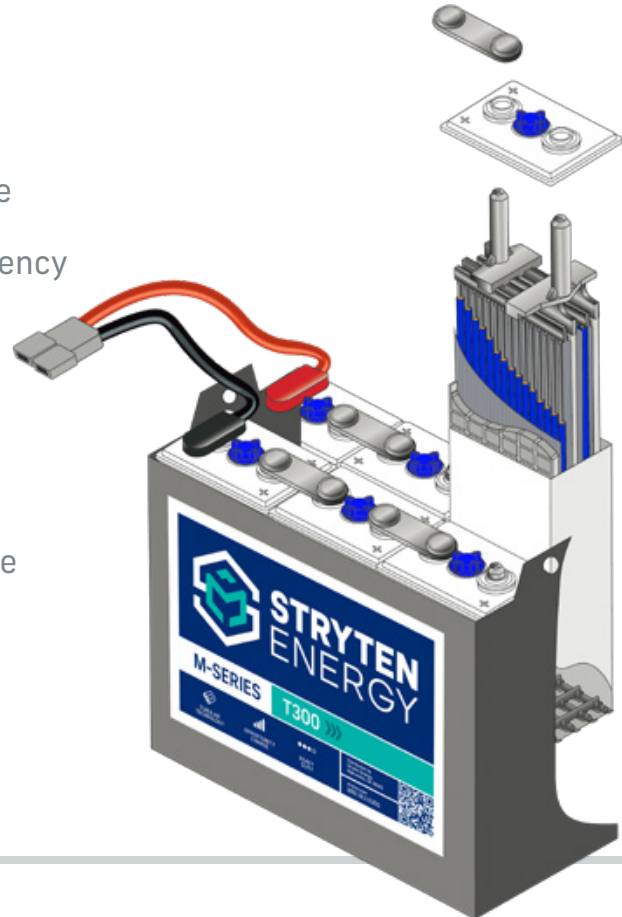

STRYTEN ENERGY

M-SERIES

T300 >>>

Stryten Energy Tubular T300 batteries deliver premium cost-efficient power, and are more durable and dependable than traditional flat-plate designs. T300 batteries are the right choice for every day, conventional use and are ideal for opportunity charging operations. Featuring Stryten Energy's round tubular technology, which provides longer run times than competitive square tube designs, T300 batteries can achieve up to 1800 cycles at 80% depth-of-discharge (DOD).

TUBULAR
TECHNOLOGY

OPPORTUNITY
CHARGE

HEAVY
DUTY

THE ENERGY TO CHALLENGE

CONVENTIONAL MAINTENANCE TUBULAR

- Engineered for premium heavy-duty performance
- Enhanced grid design for increased energy efficiency
- Increased positive spine diameter for longer life and greater efficiency
- Improved separator technology for added vibration protection
- Superior gauntlet design ensures plate and active material integrity
- Approved for opportunity and fast charging applications